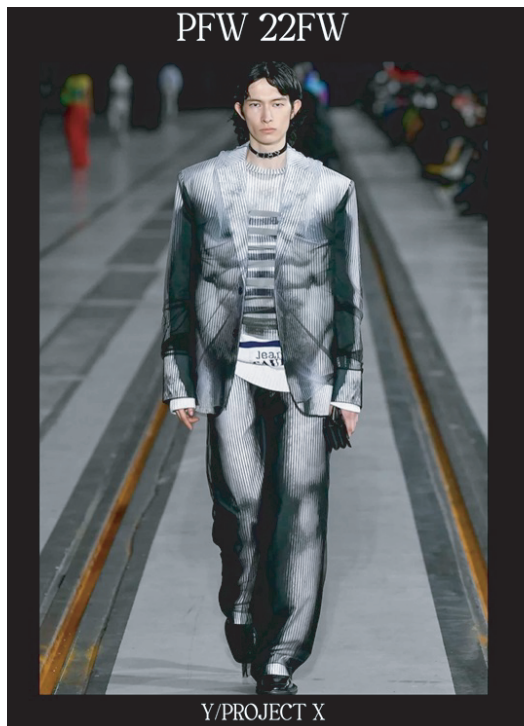

QUENTIN

EXILES  
www.exileshype.com

PFW 22FW

Y/PROJECT X

Acne Studios

MFW 22FW

PALM ANGELS

height 183 chest 84 waist 64 hips 85 shoes 26.0